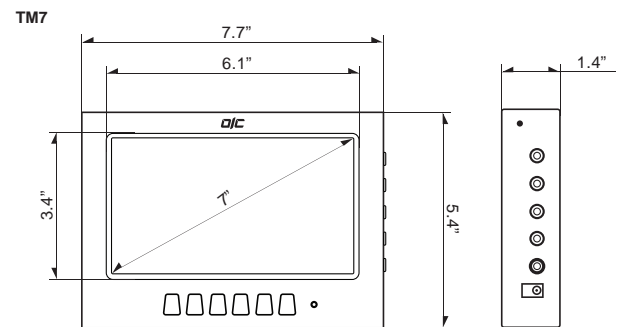

DIMENSIONS