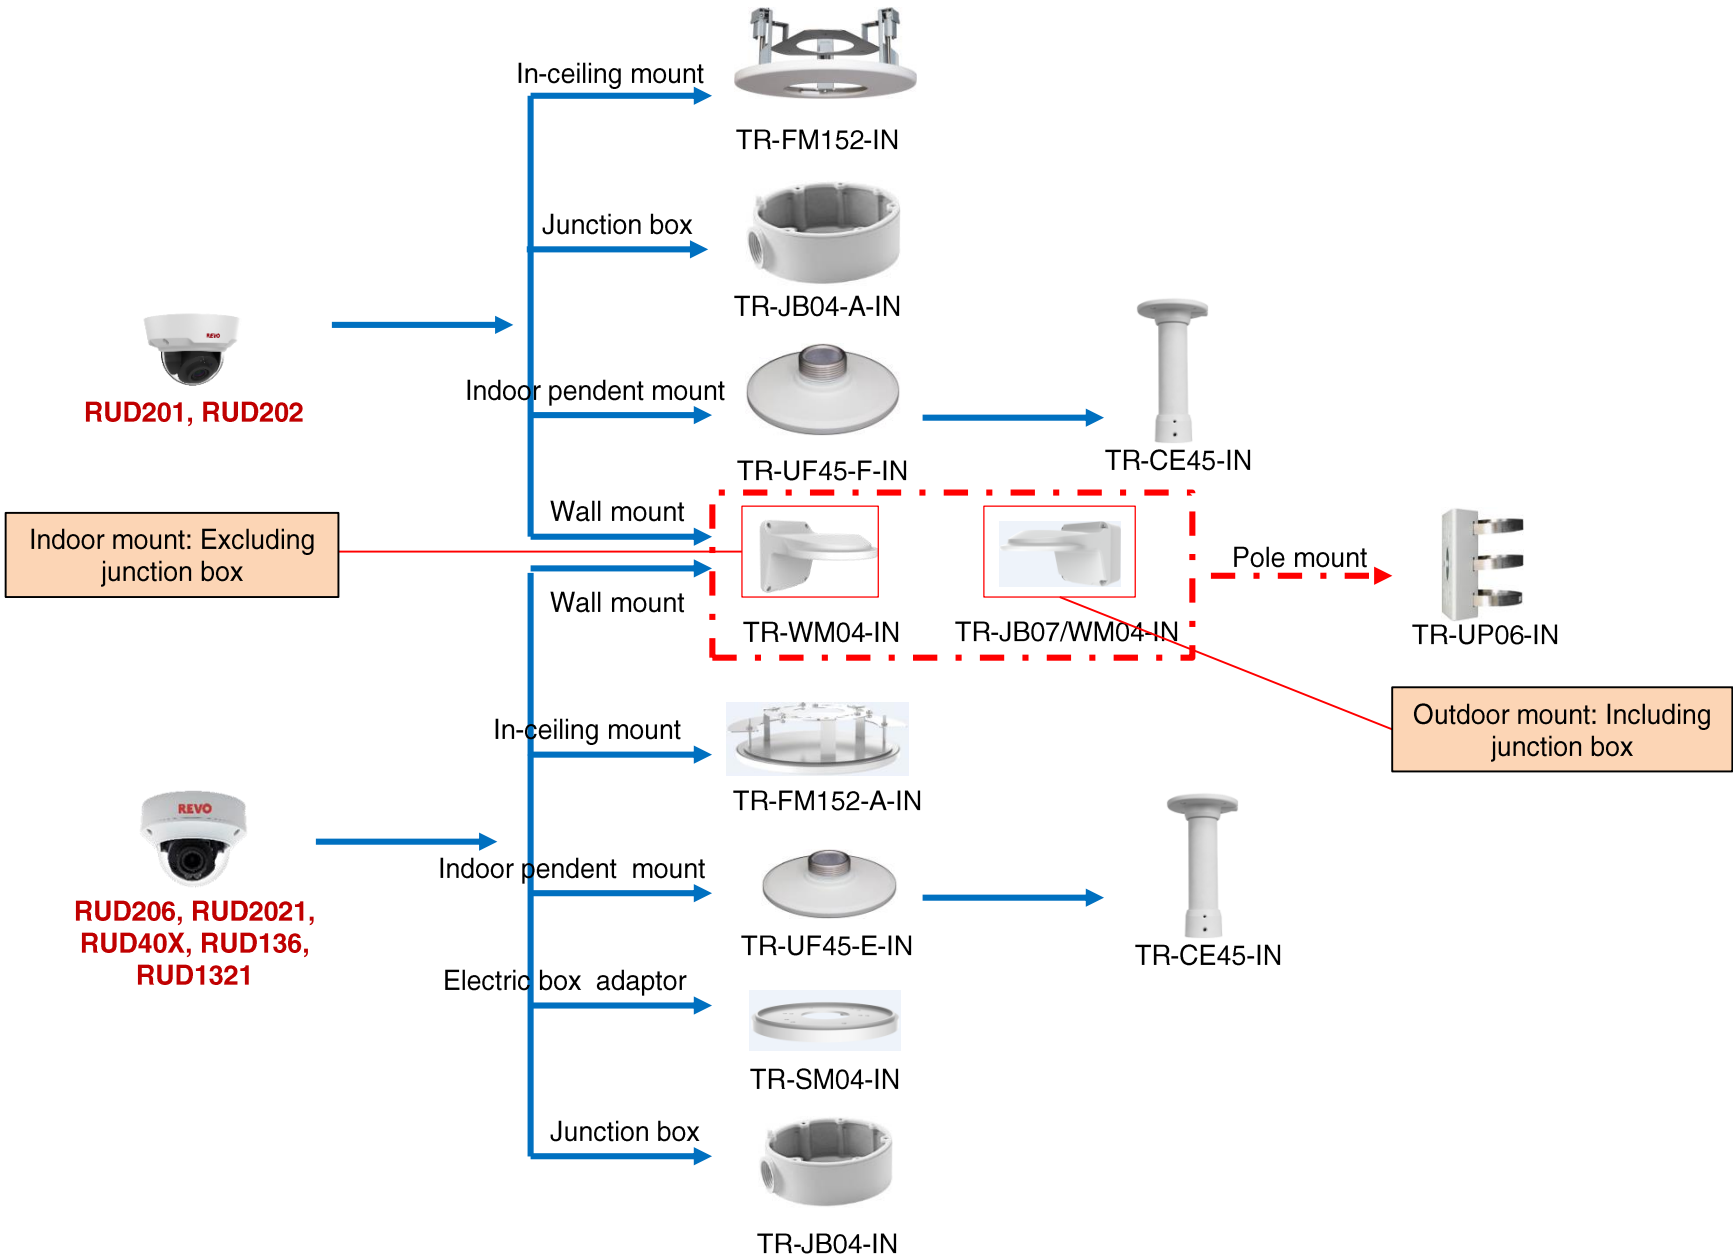

## Box camera mount

RUB201

# Fixed dome camera mount

# Fisheye camera mount

Indoor mount: Excluding junction box

Pole mount

Outdoor mount: Including junction box