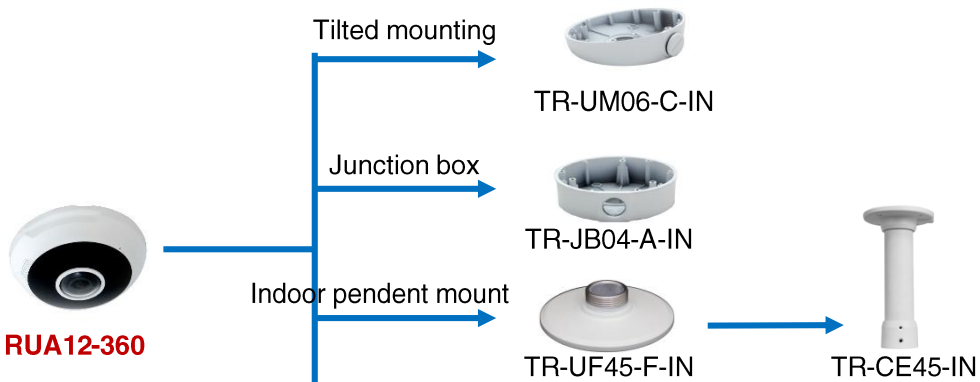

## Box camera mount

RUB201

# Fixed dome camera mount

# Fisheye camera mount

Indoor mount: Excluding junction box

Pole mount

Outdoor mount: Including junction box