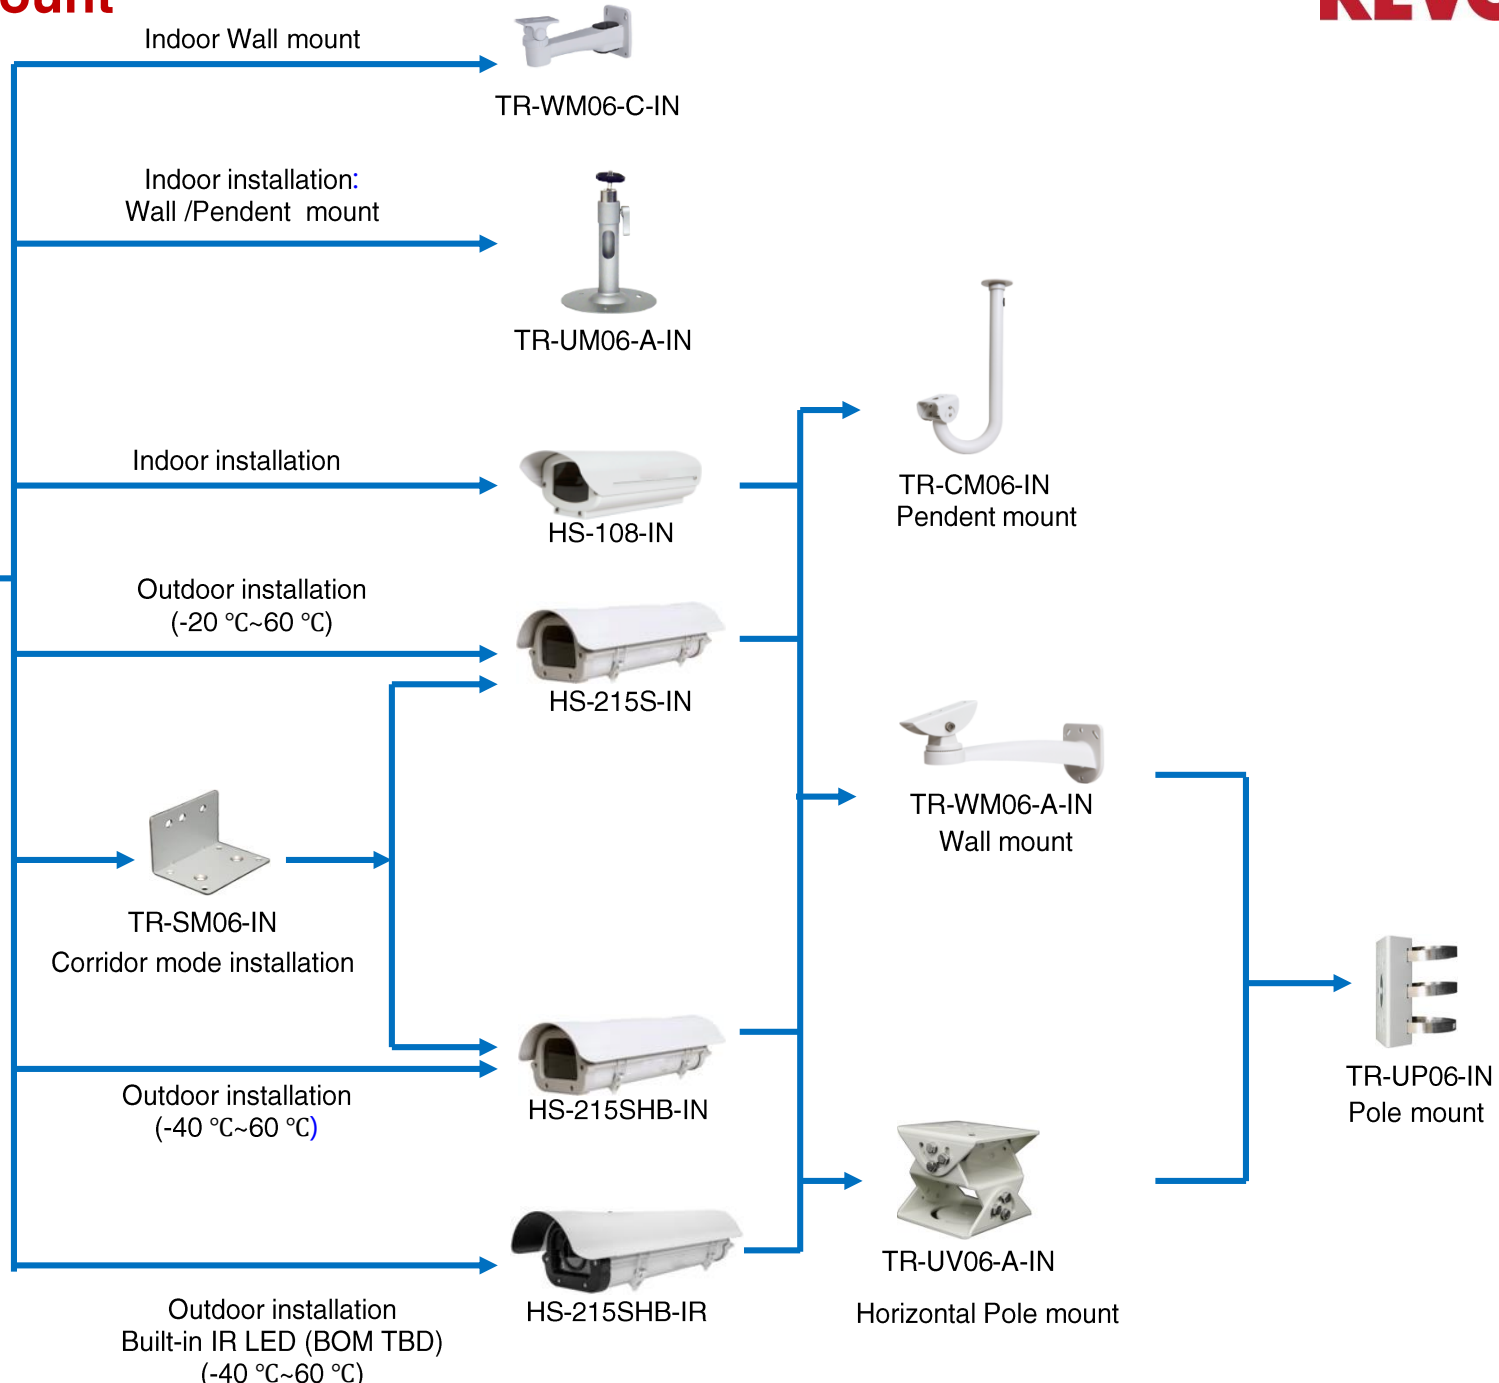

## Box camera mount

RUB201

# Fixed dome camera mount

# Fisheye camera mount

Indoor mount: Excluding junction box

Pole mount

Outdoor mount: Including junction box