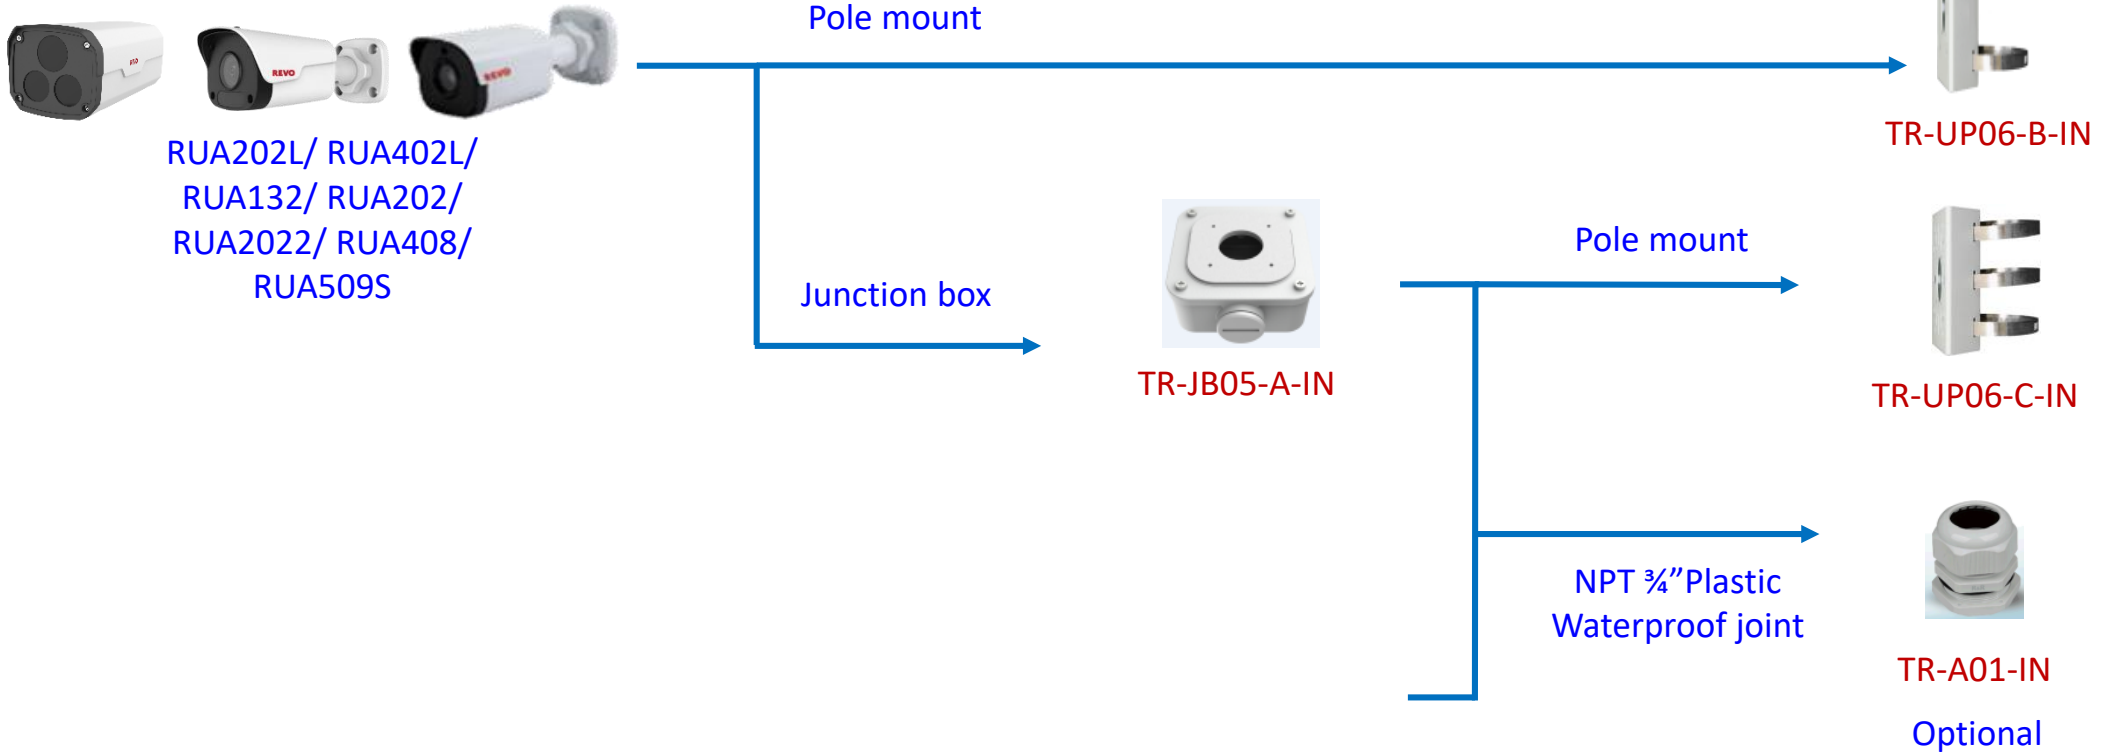

Mini Bullet camera mount