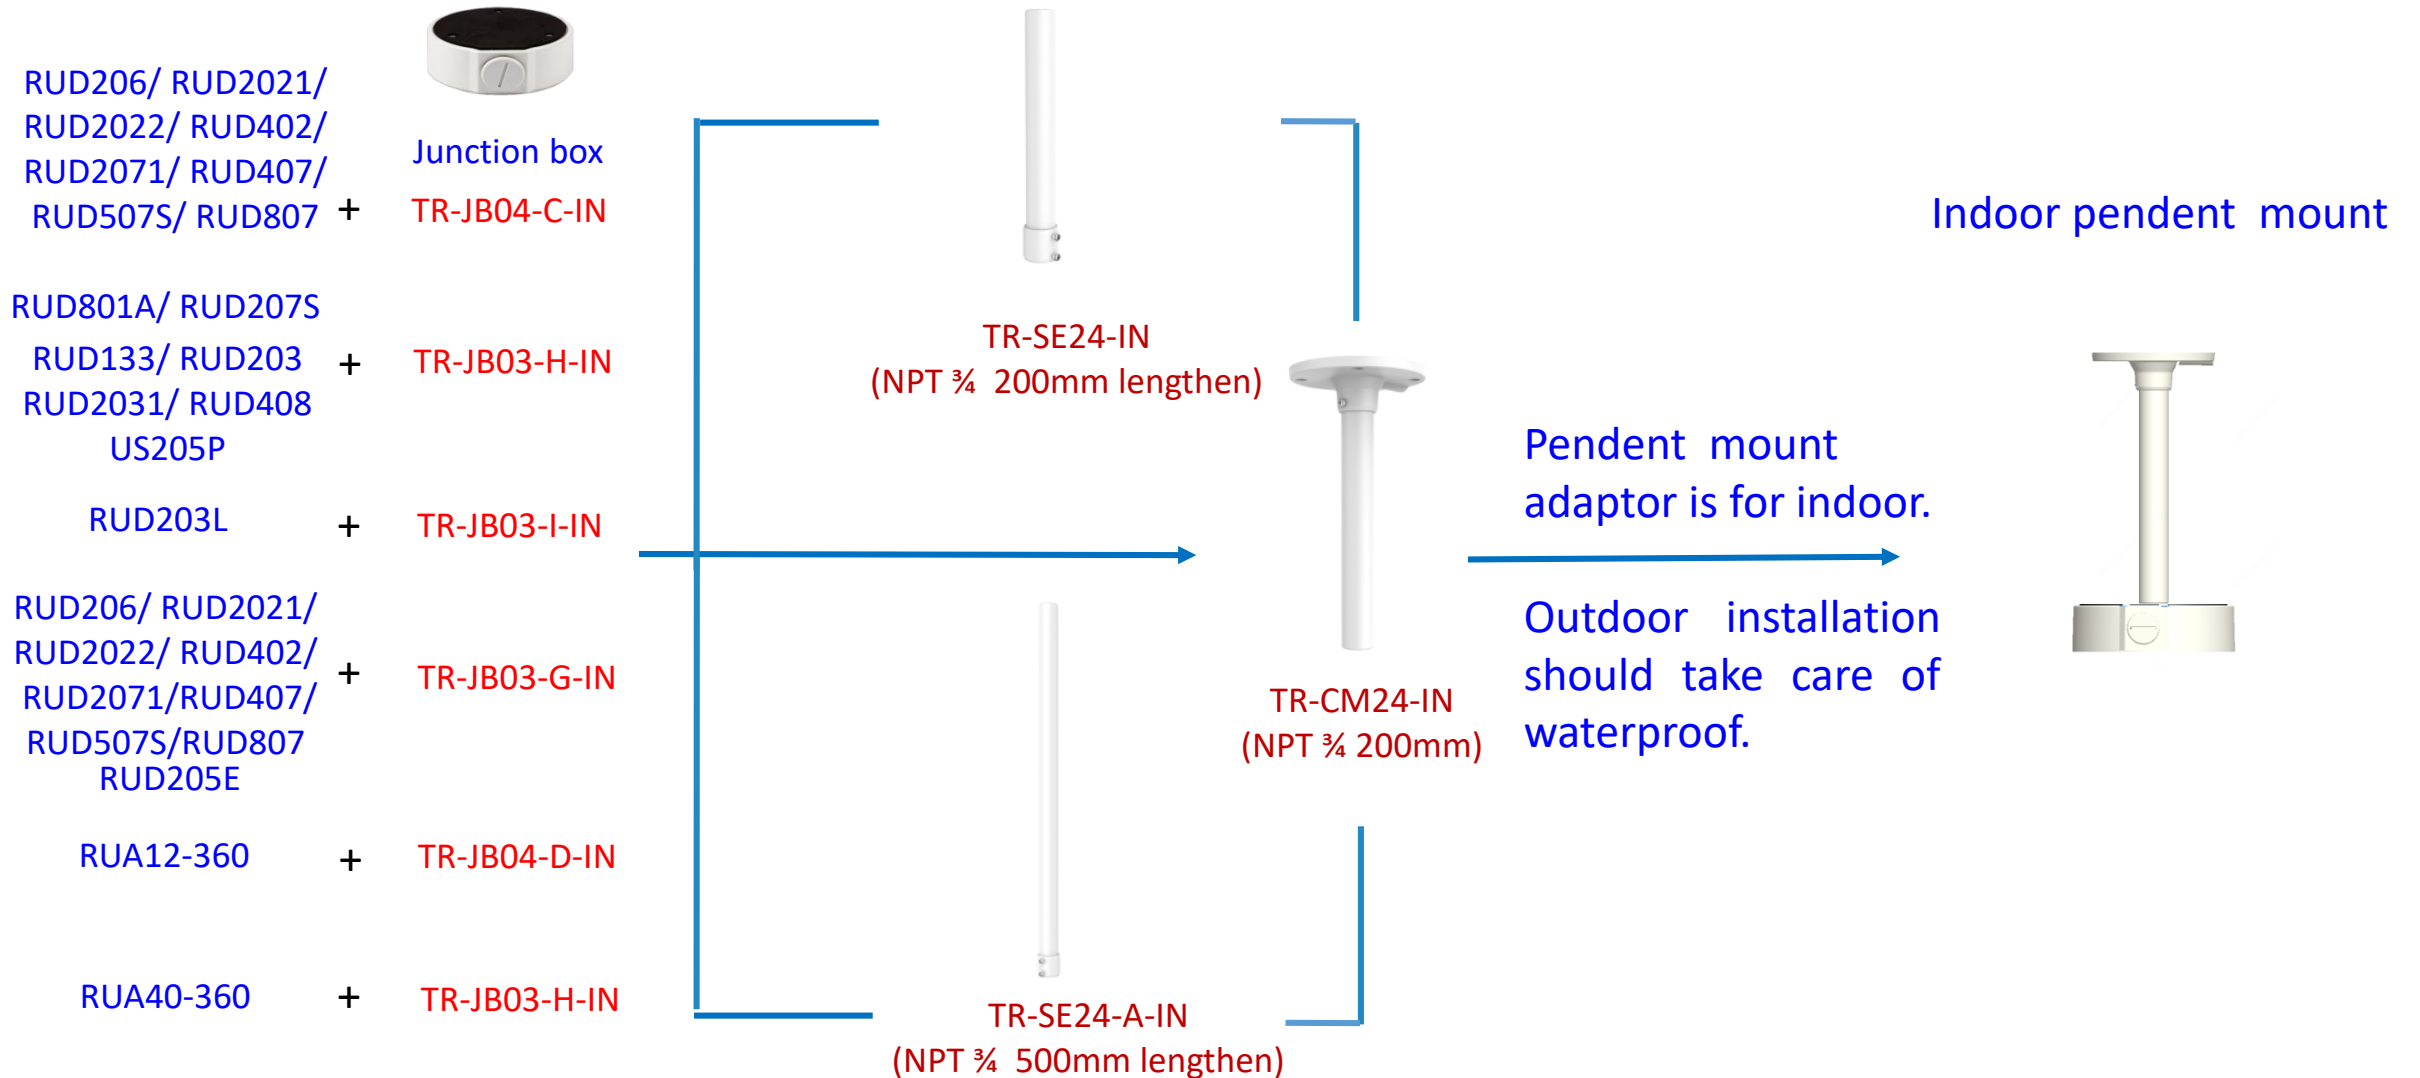

Dome camera Indoor pendent mount