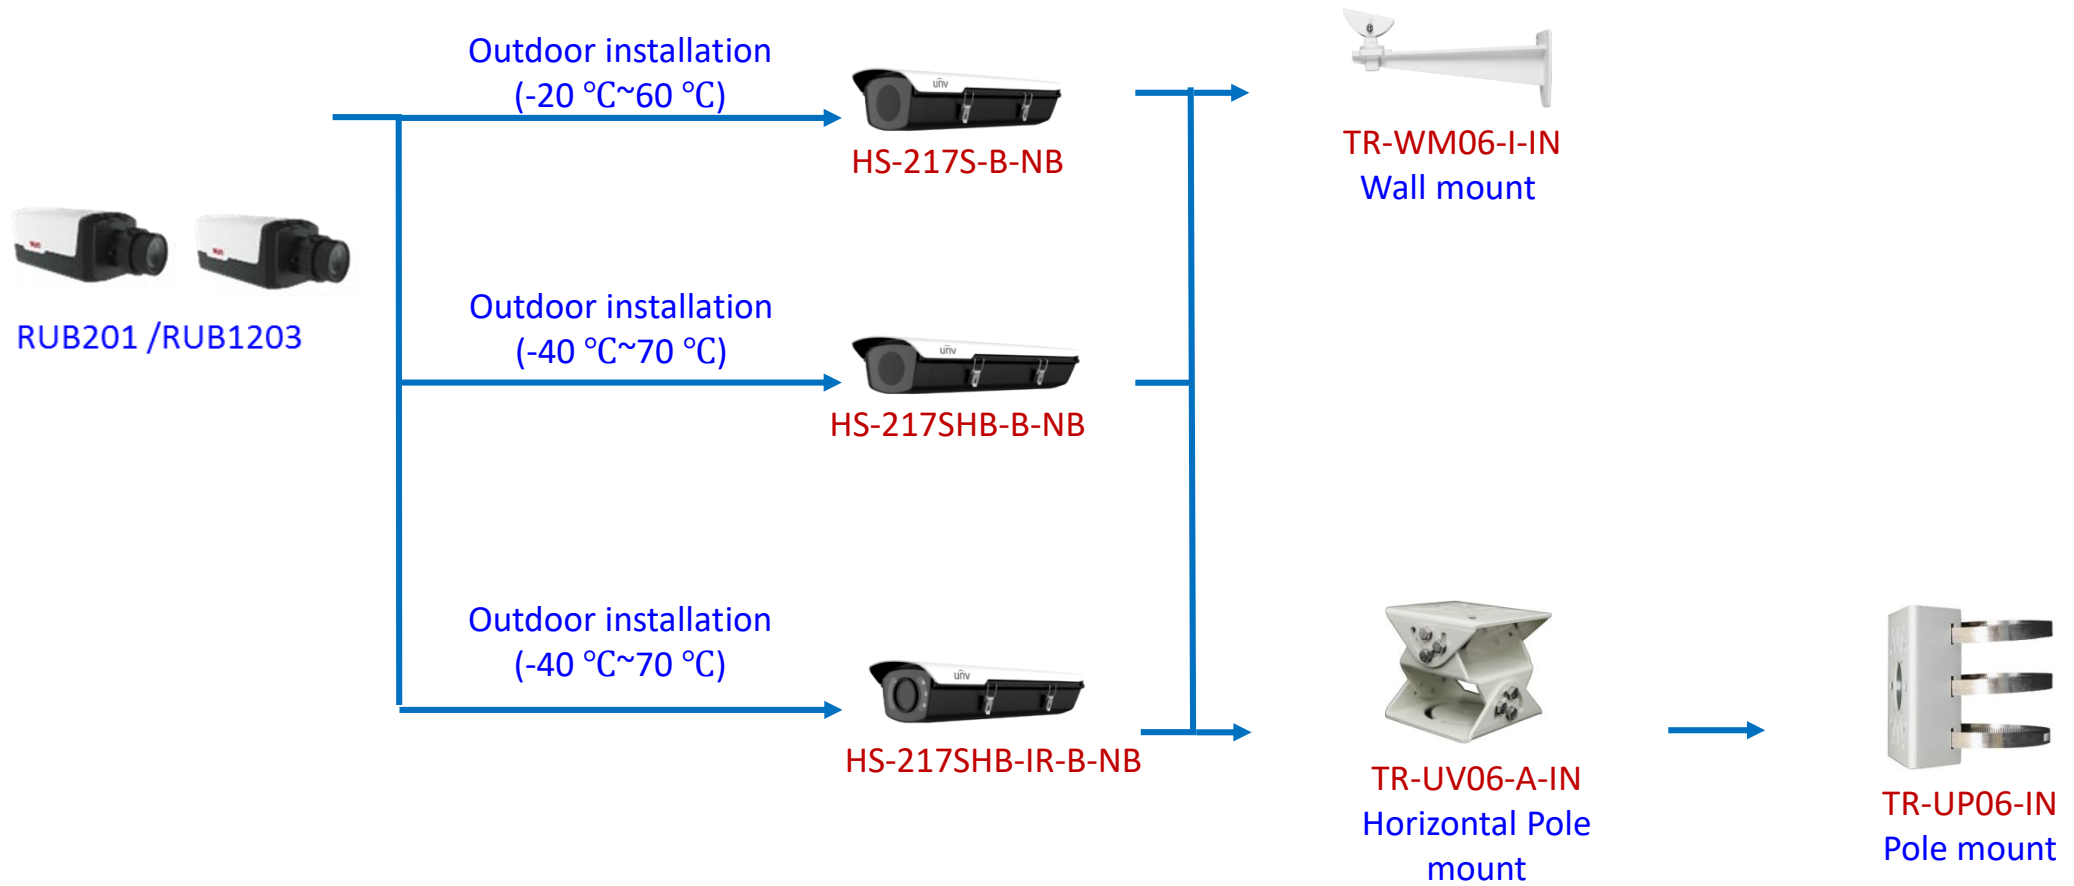

# Box camera mount

RUB201 /RUB1203

# Box camera mount

# Dome camera mount