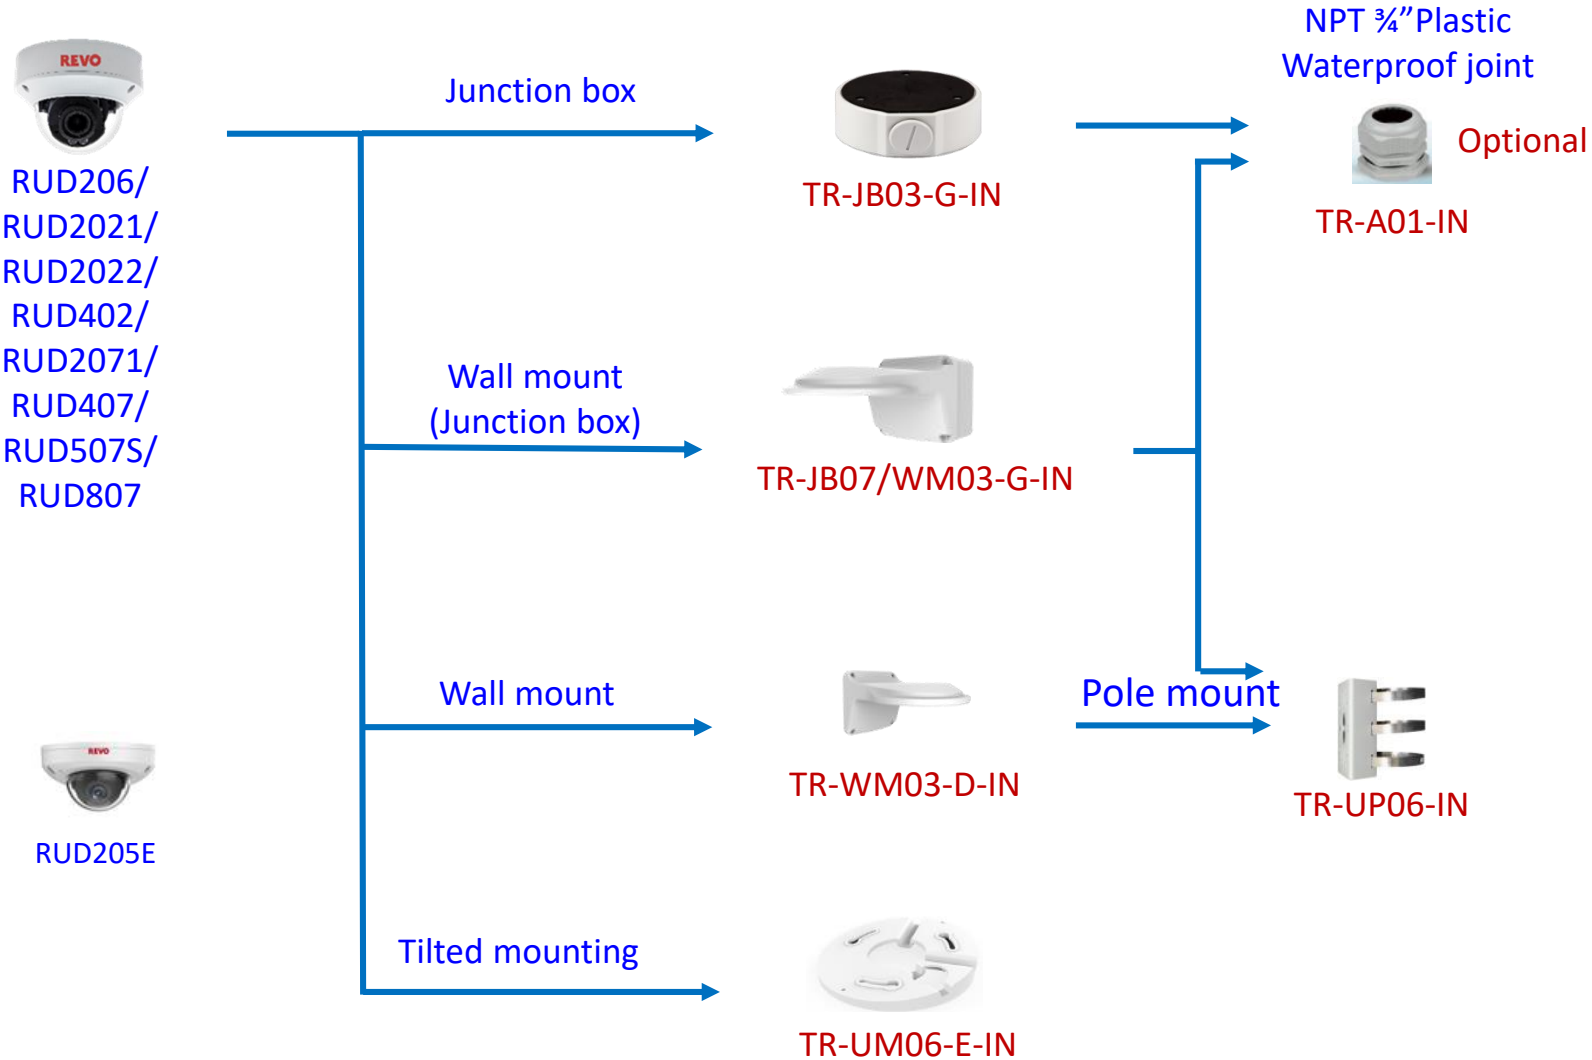

Dome camera mount