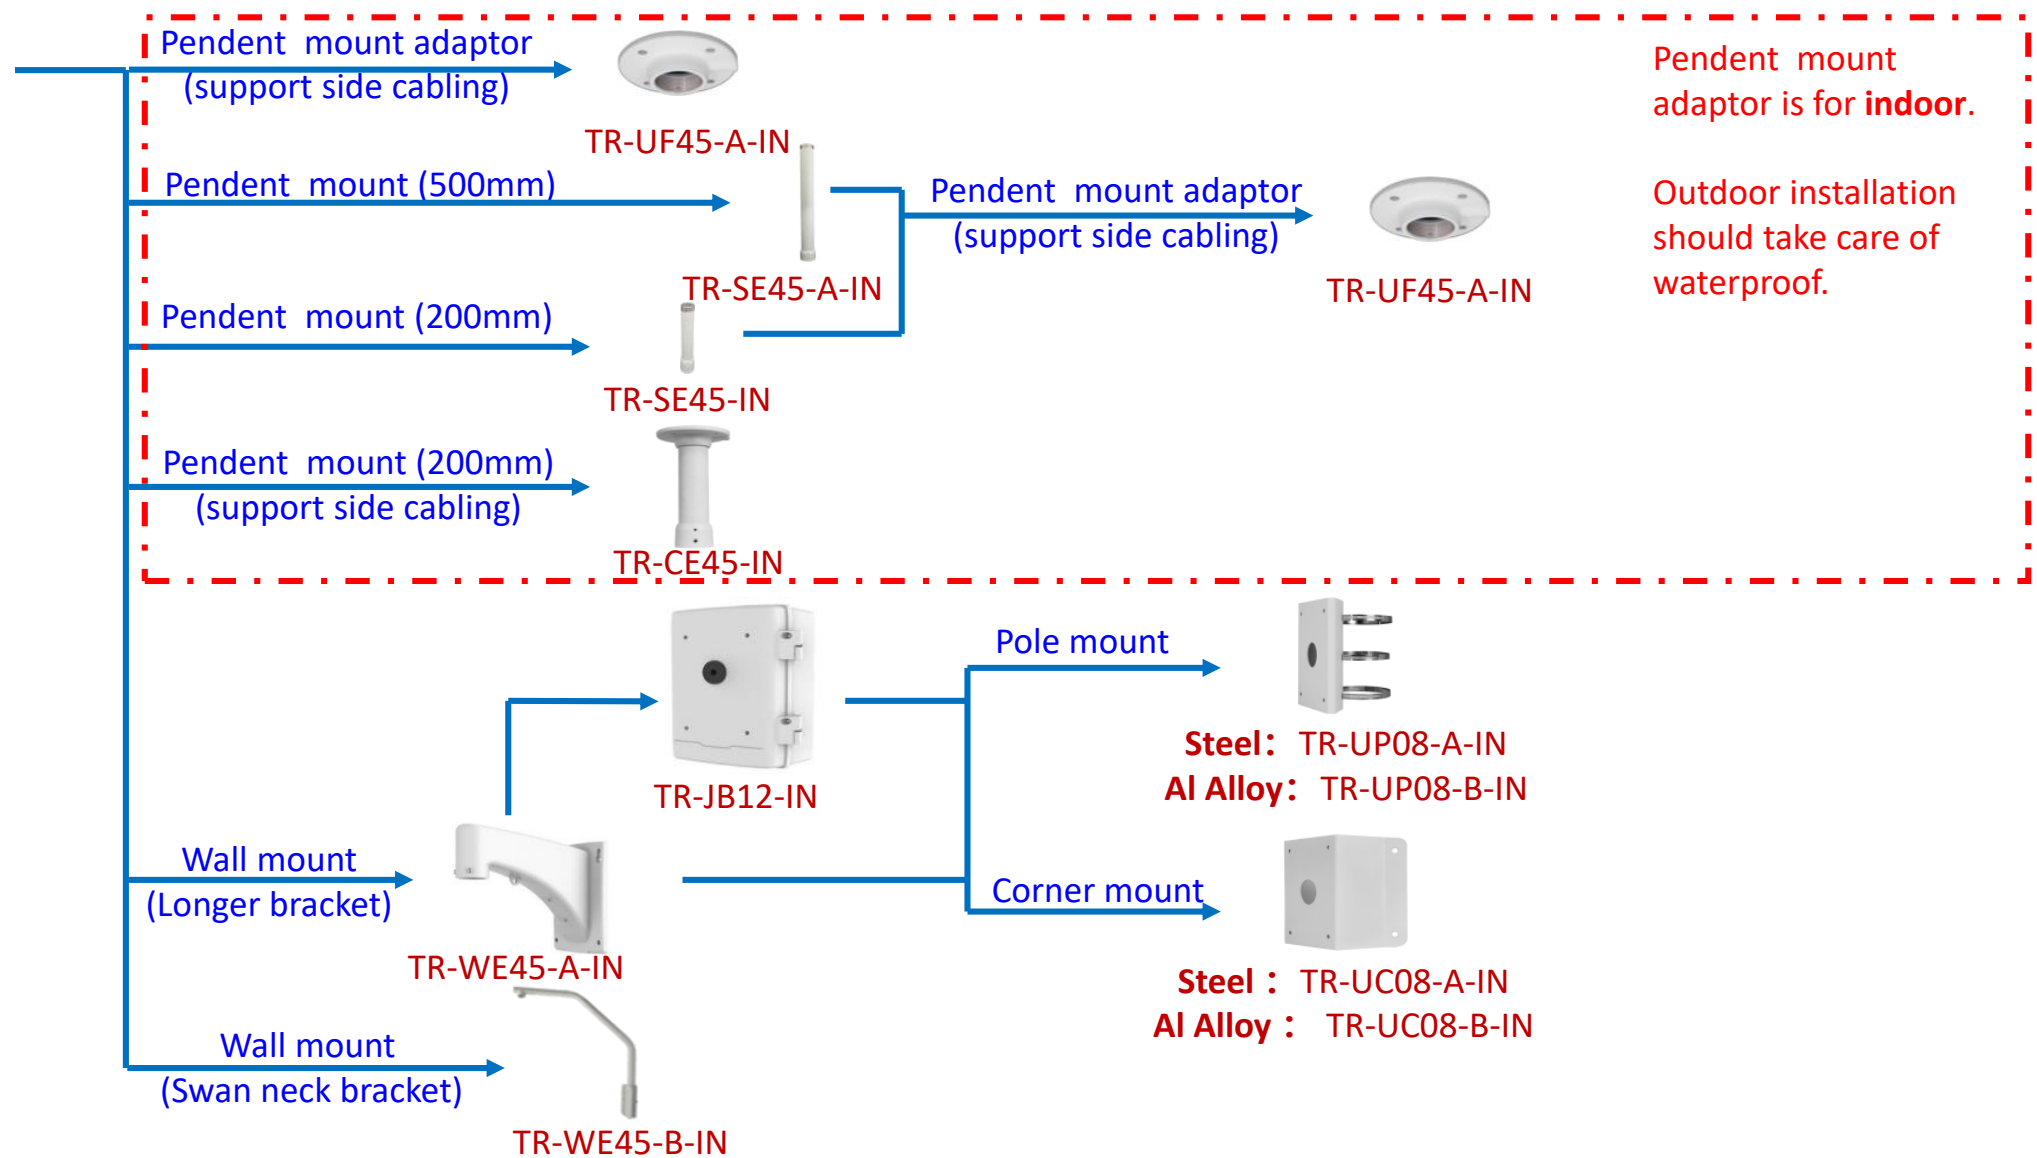

# Mini Bullet camera mount

# PTZ camera mount

US2041/ US2031  
US301E/ US203LS  
US204E/ US201SE

# PTZ camera mount

US207S/  
US1206/  
US205S