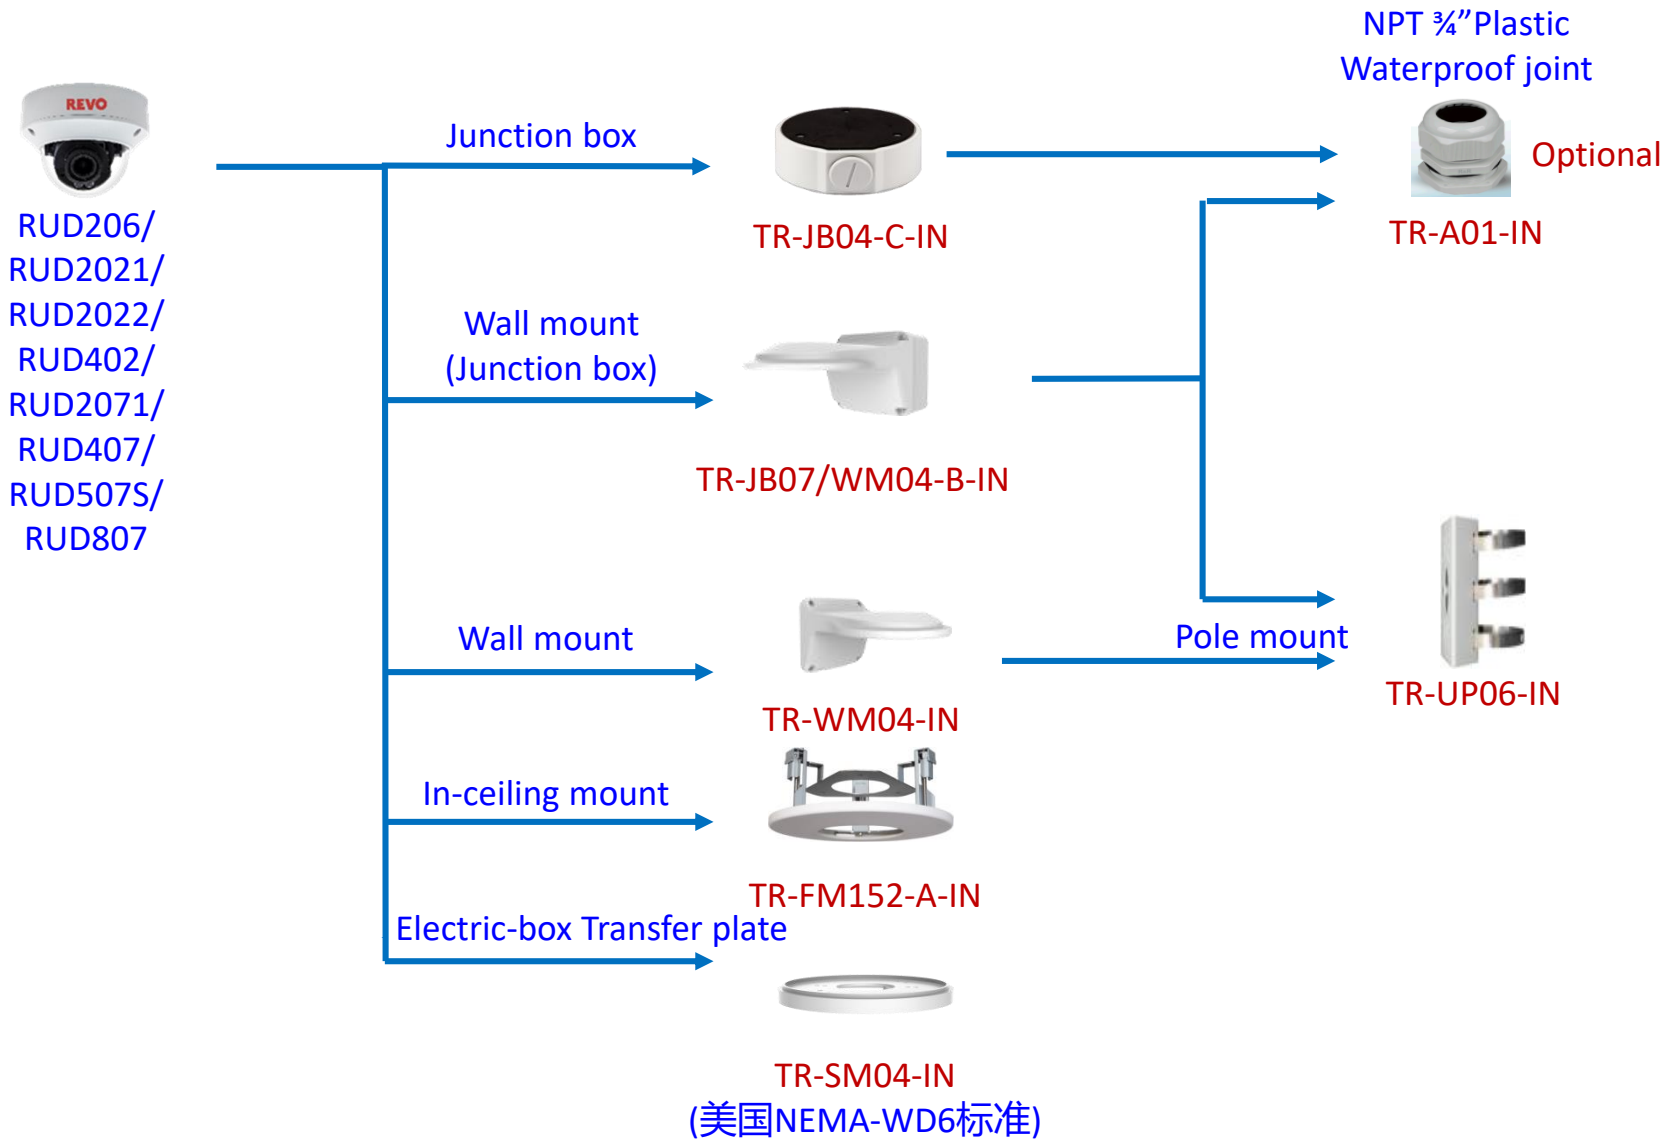

# Box camera mount

RUB201 /RUB1203

# Box camera mount

# Dome camera mount