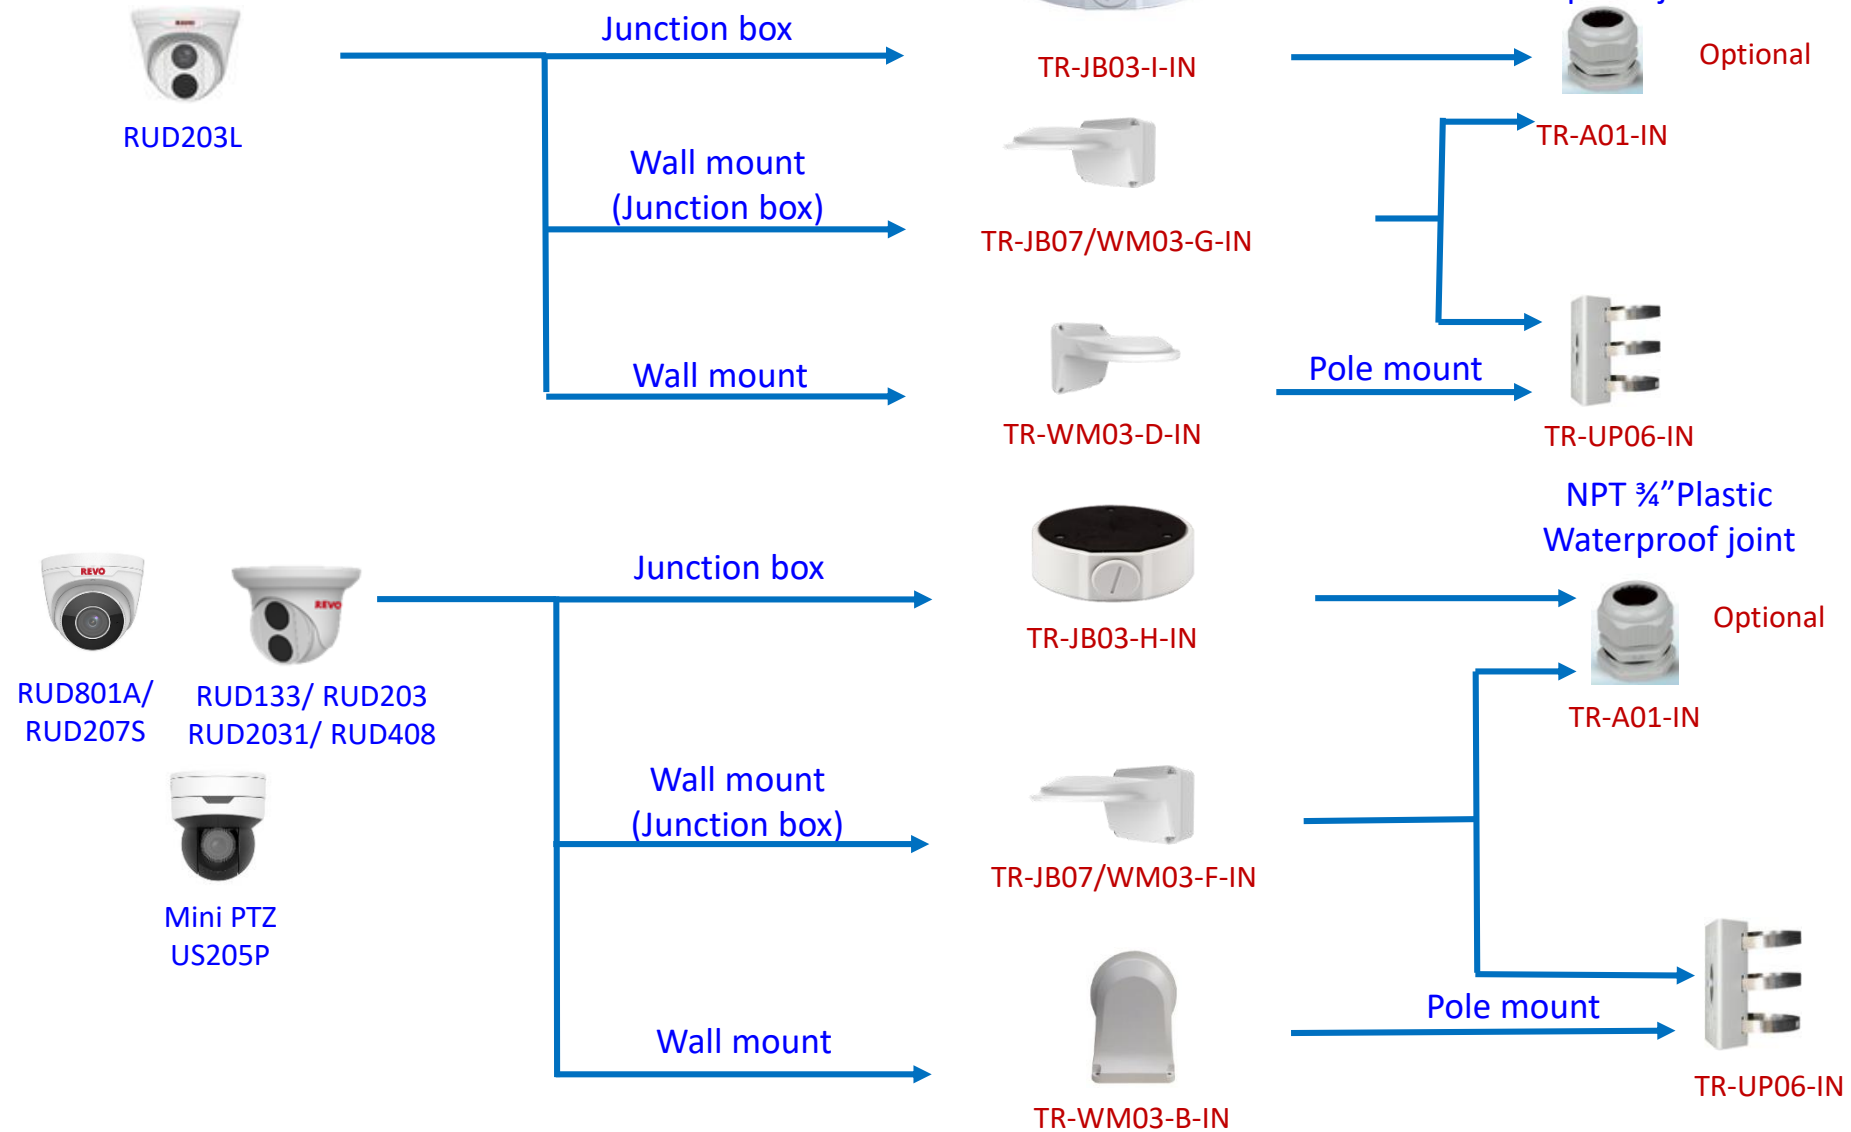

Dome camera mount