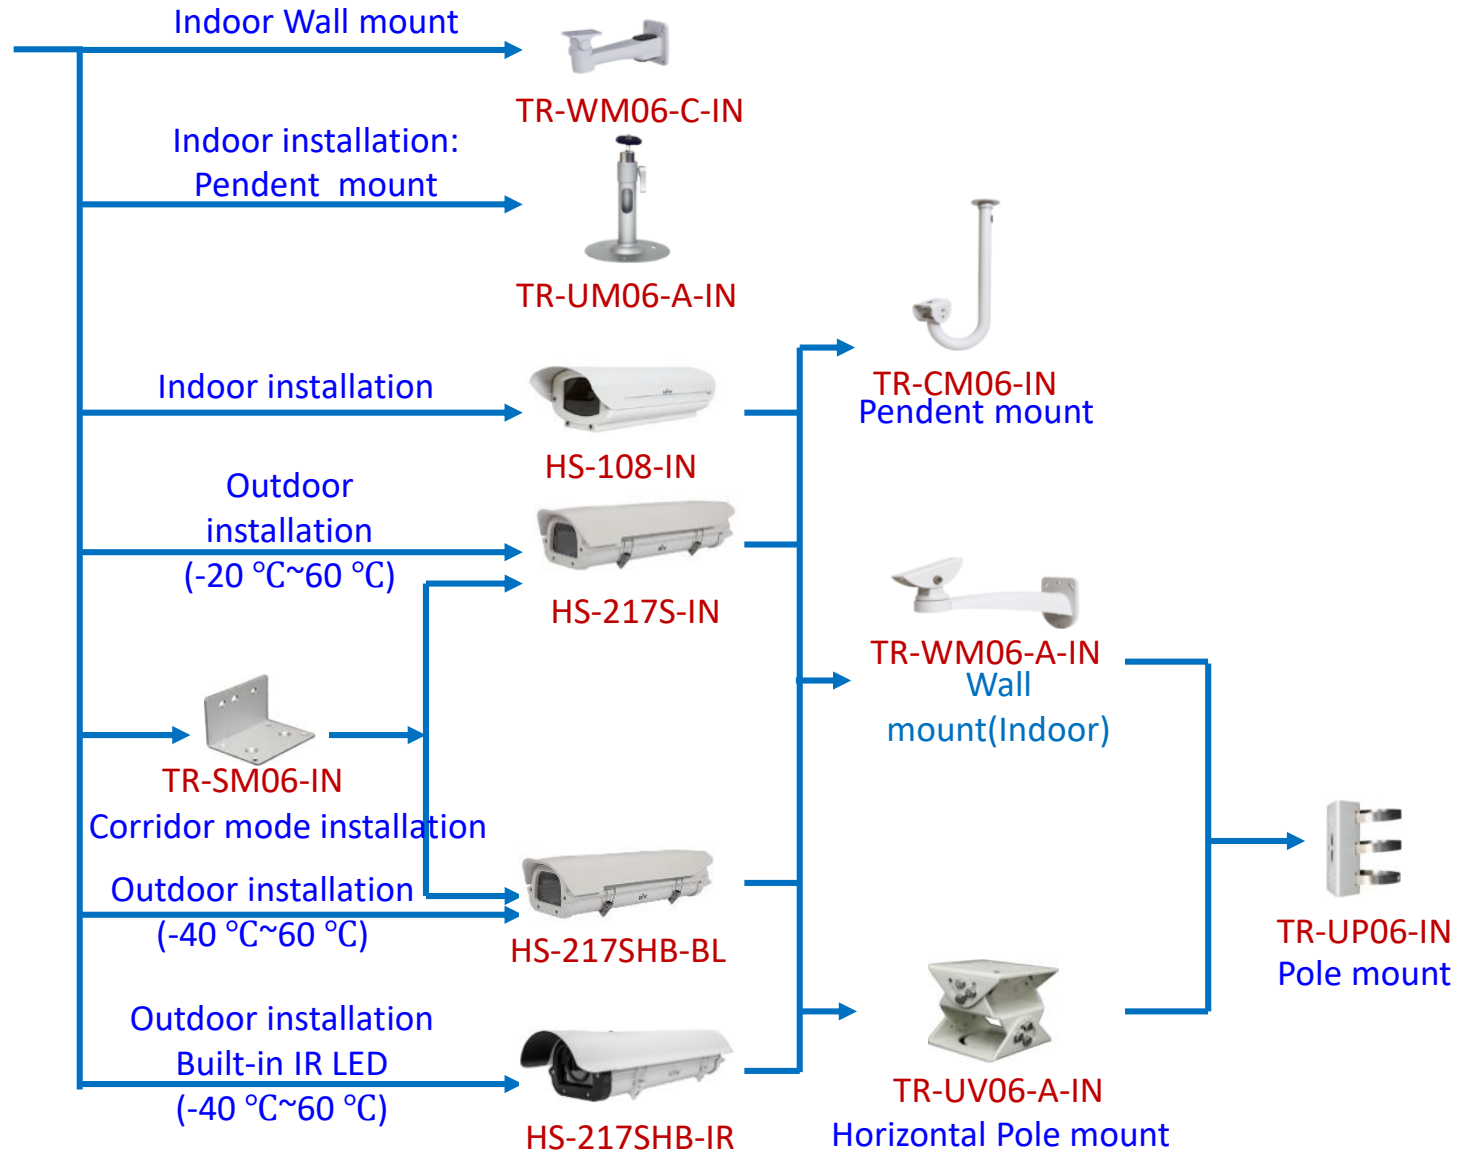

# Box camera mount

RUB201 /RUB1203

# Box camera mount

# Dome camera mount